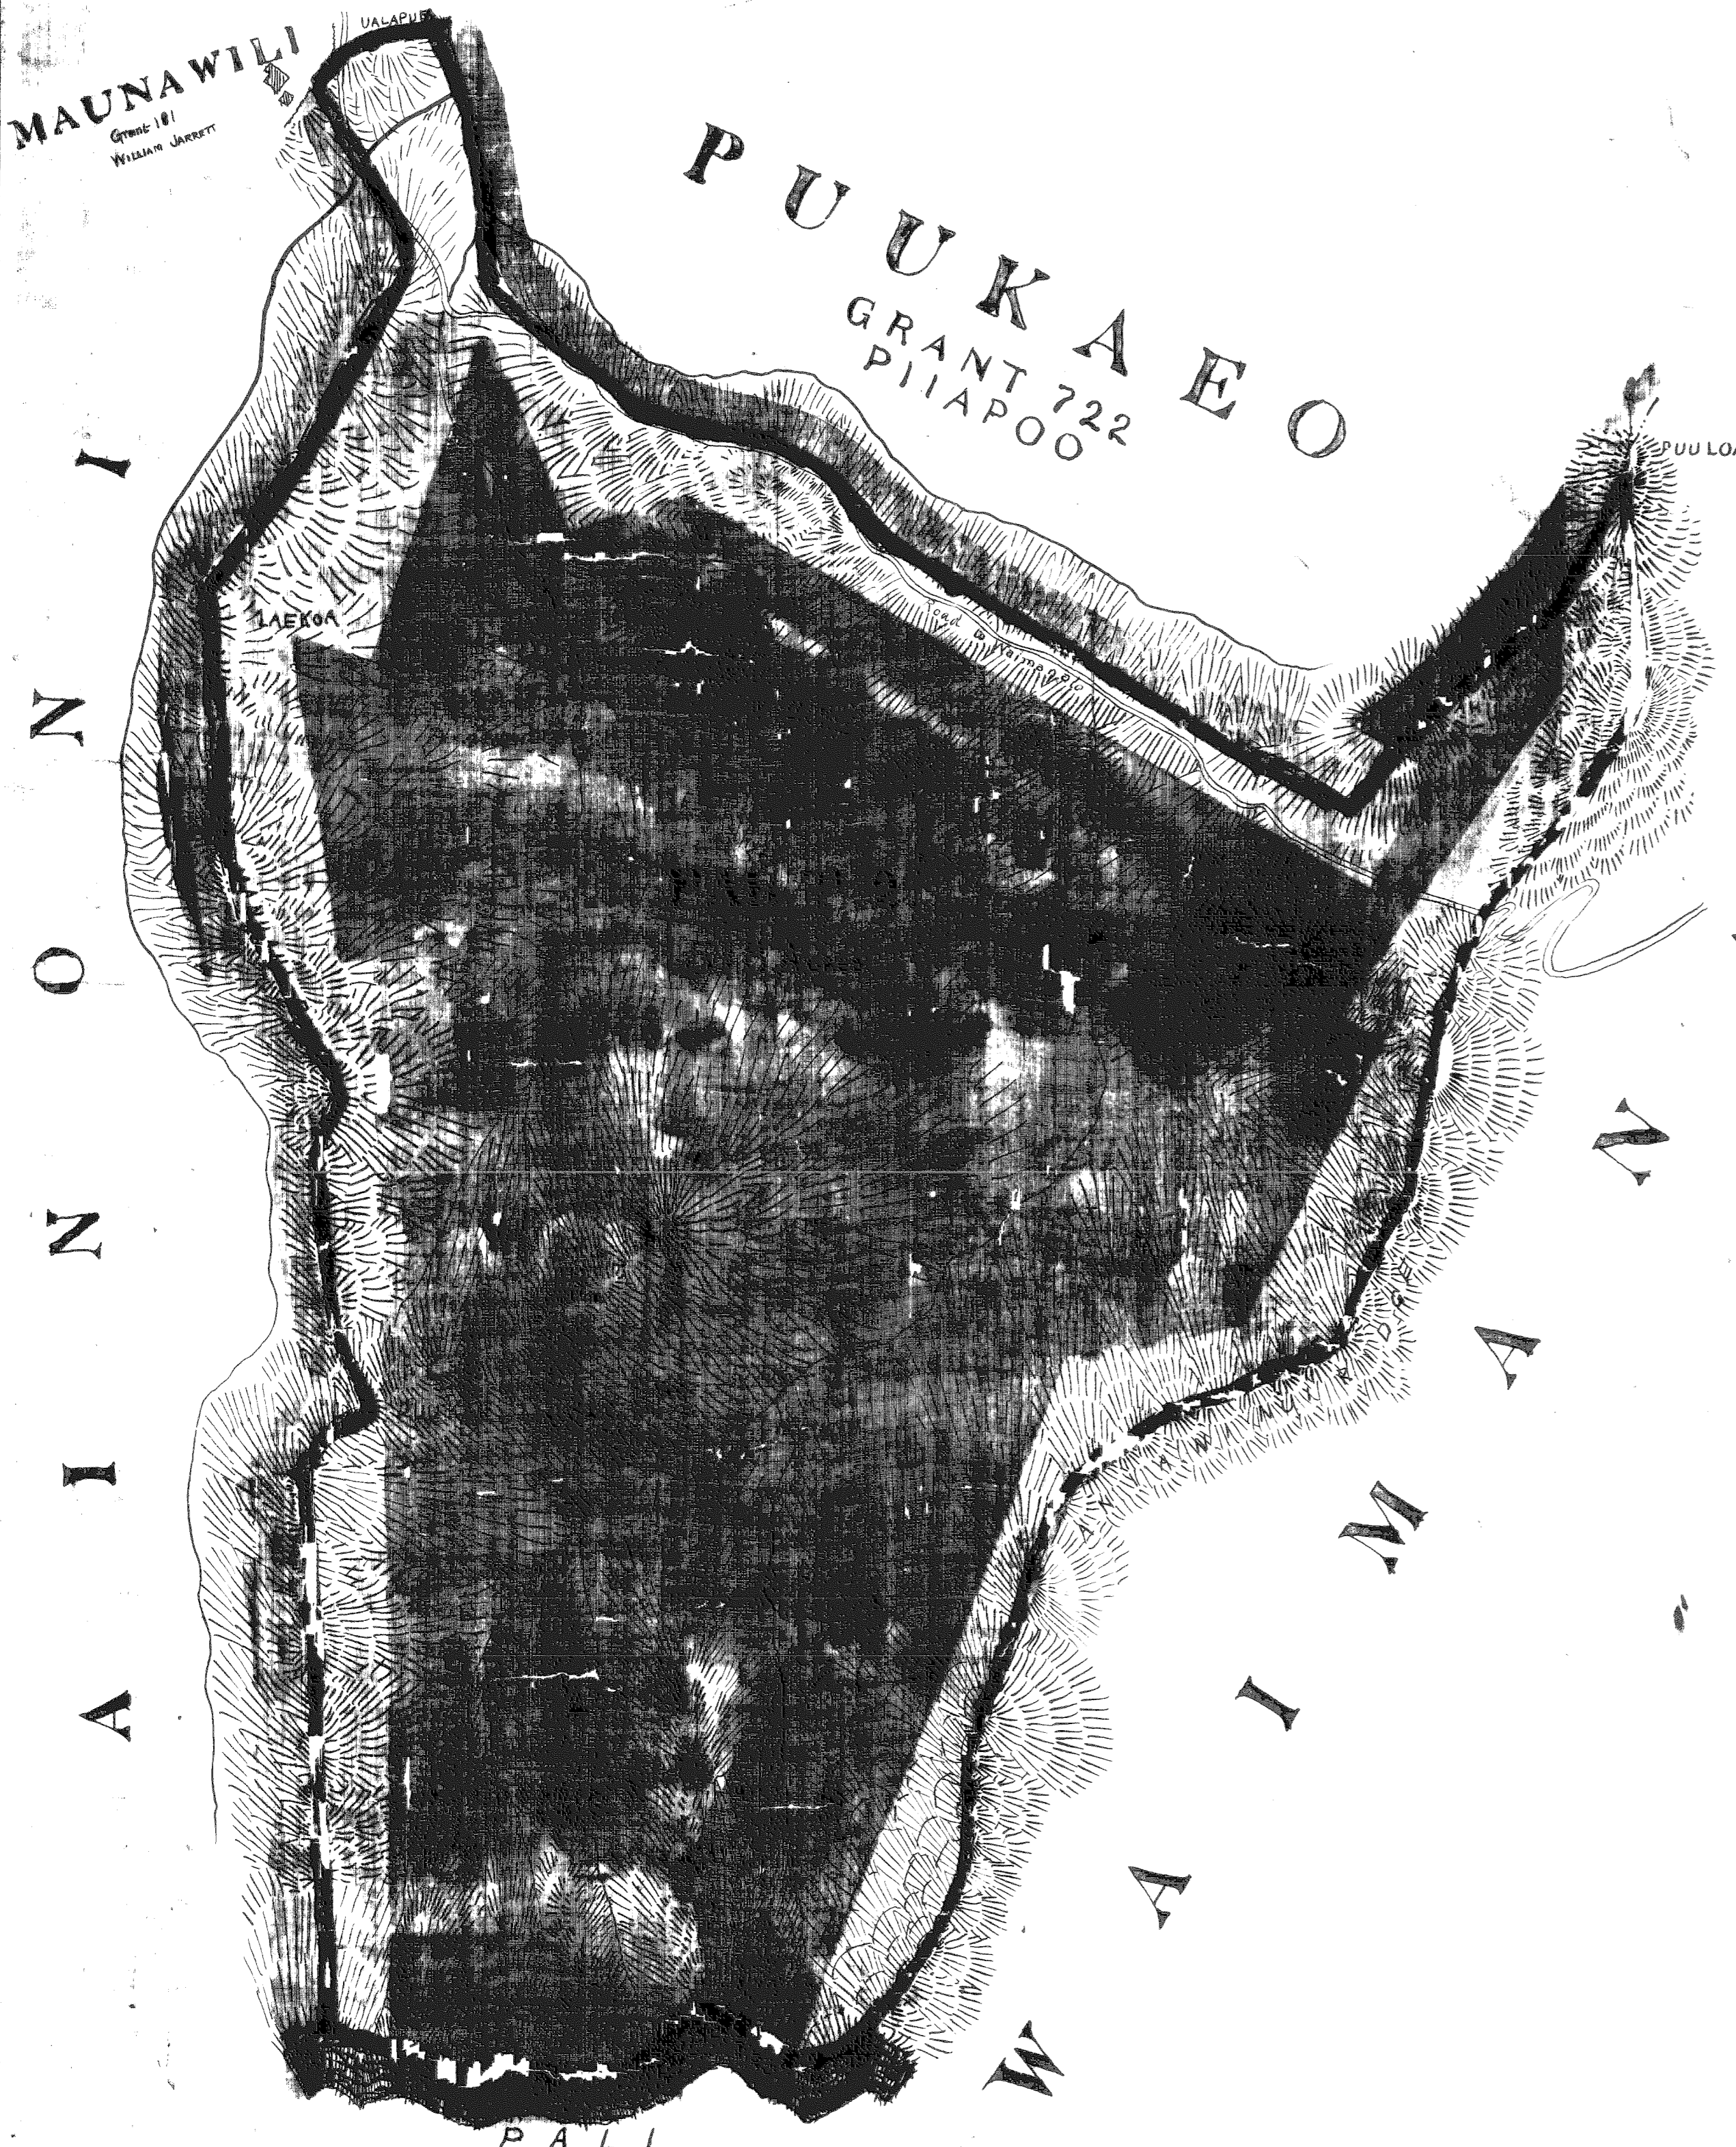

MAP OF THE ILLI OF
KAELEPULU,
KAILUA, KOOLAUPOKO,
OAHU.

6th 1884

Surveyed by Arthur C. Alexander,
February, 1884.

Scale = 1:6000
Scale of Feet.

MAUNAWILI
Grant 181
William Alexander

PUUKAE O
GRANT 722
PIIAPOO

PUU LOA

KAWAILOA

KUAILIMA
Grant 927 A & B
S. P. M. W.

POPOIA IS.
KAWAILOA

PAHEHEE
RICE
Chulap Co.

KAPAKAPA
Grant 1932
KAMANU

KAULU
Mahalo Award 44
KALAAU RICE

KAIOA
POOAKEA
Grant 212 A & B
KAMU

KEOLU
GRANT 2909
THOMAS GUMMINS

PALI

15-21
6X 1/2
KUMU' OMA
WATELINA
1881 108 108

Ge 15-21

42 x 24 = 6.74