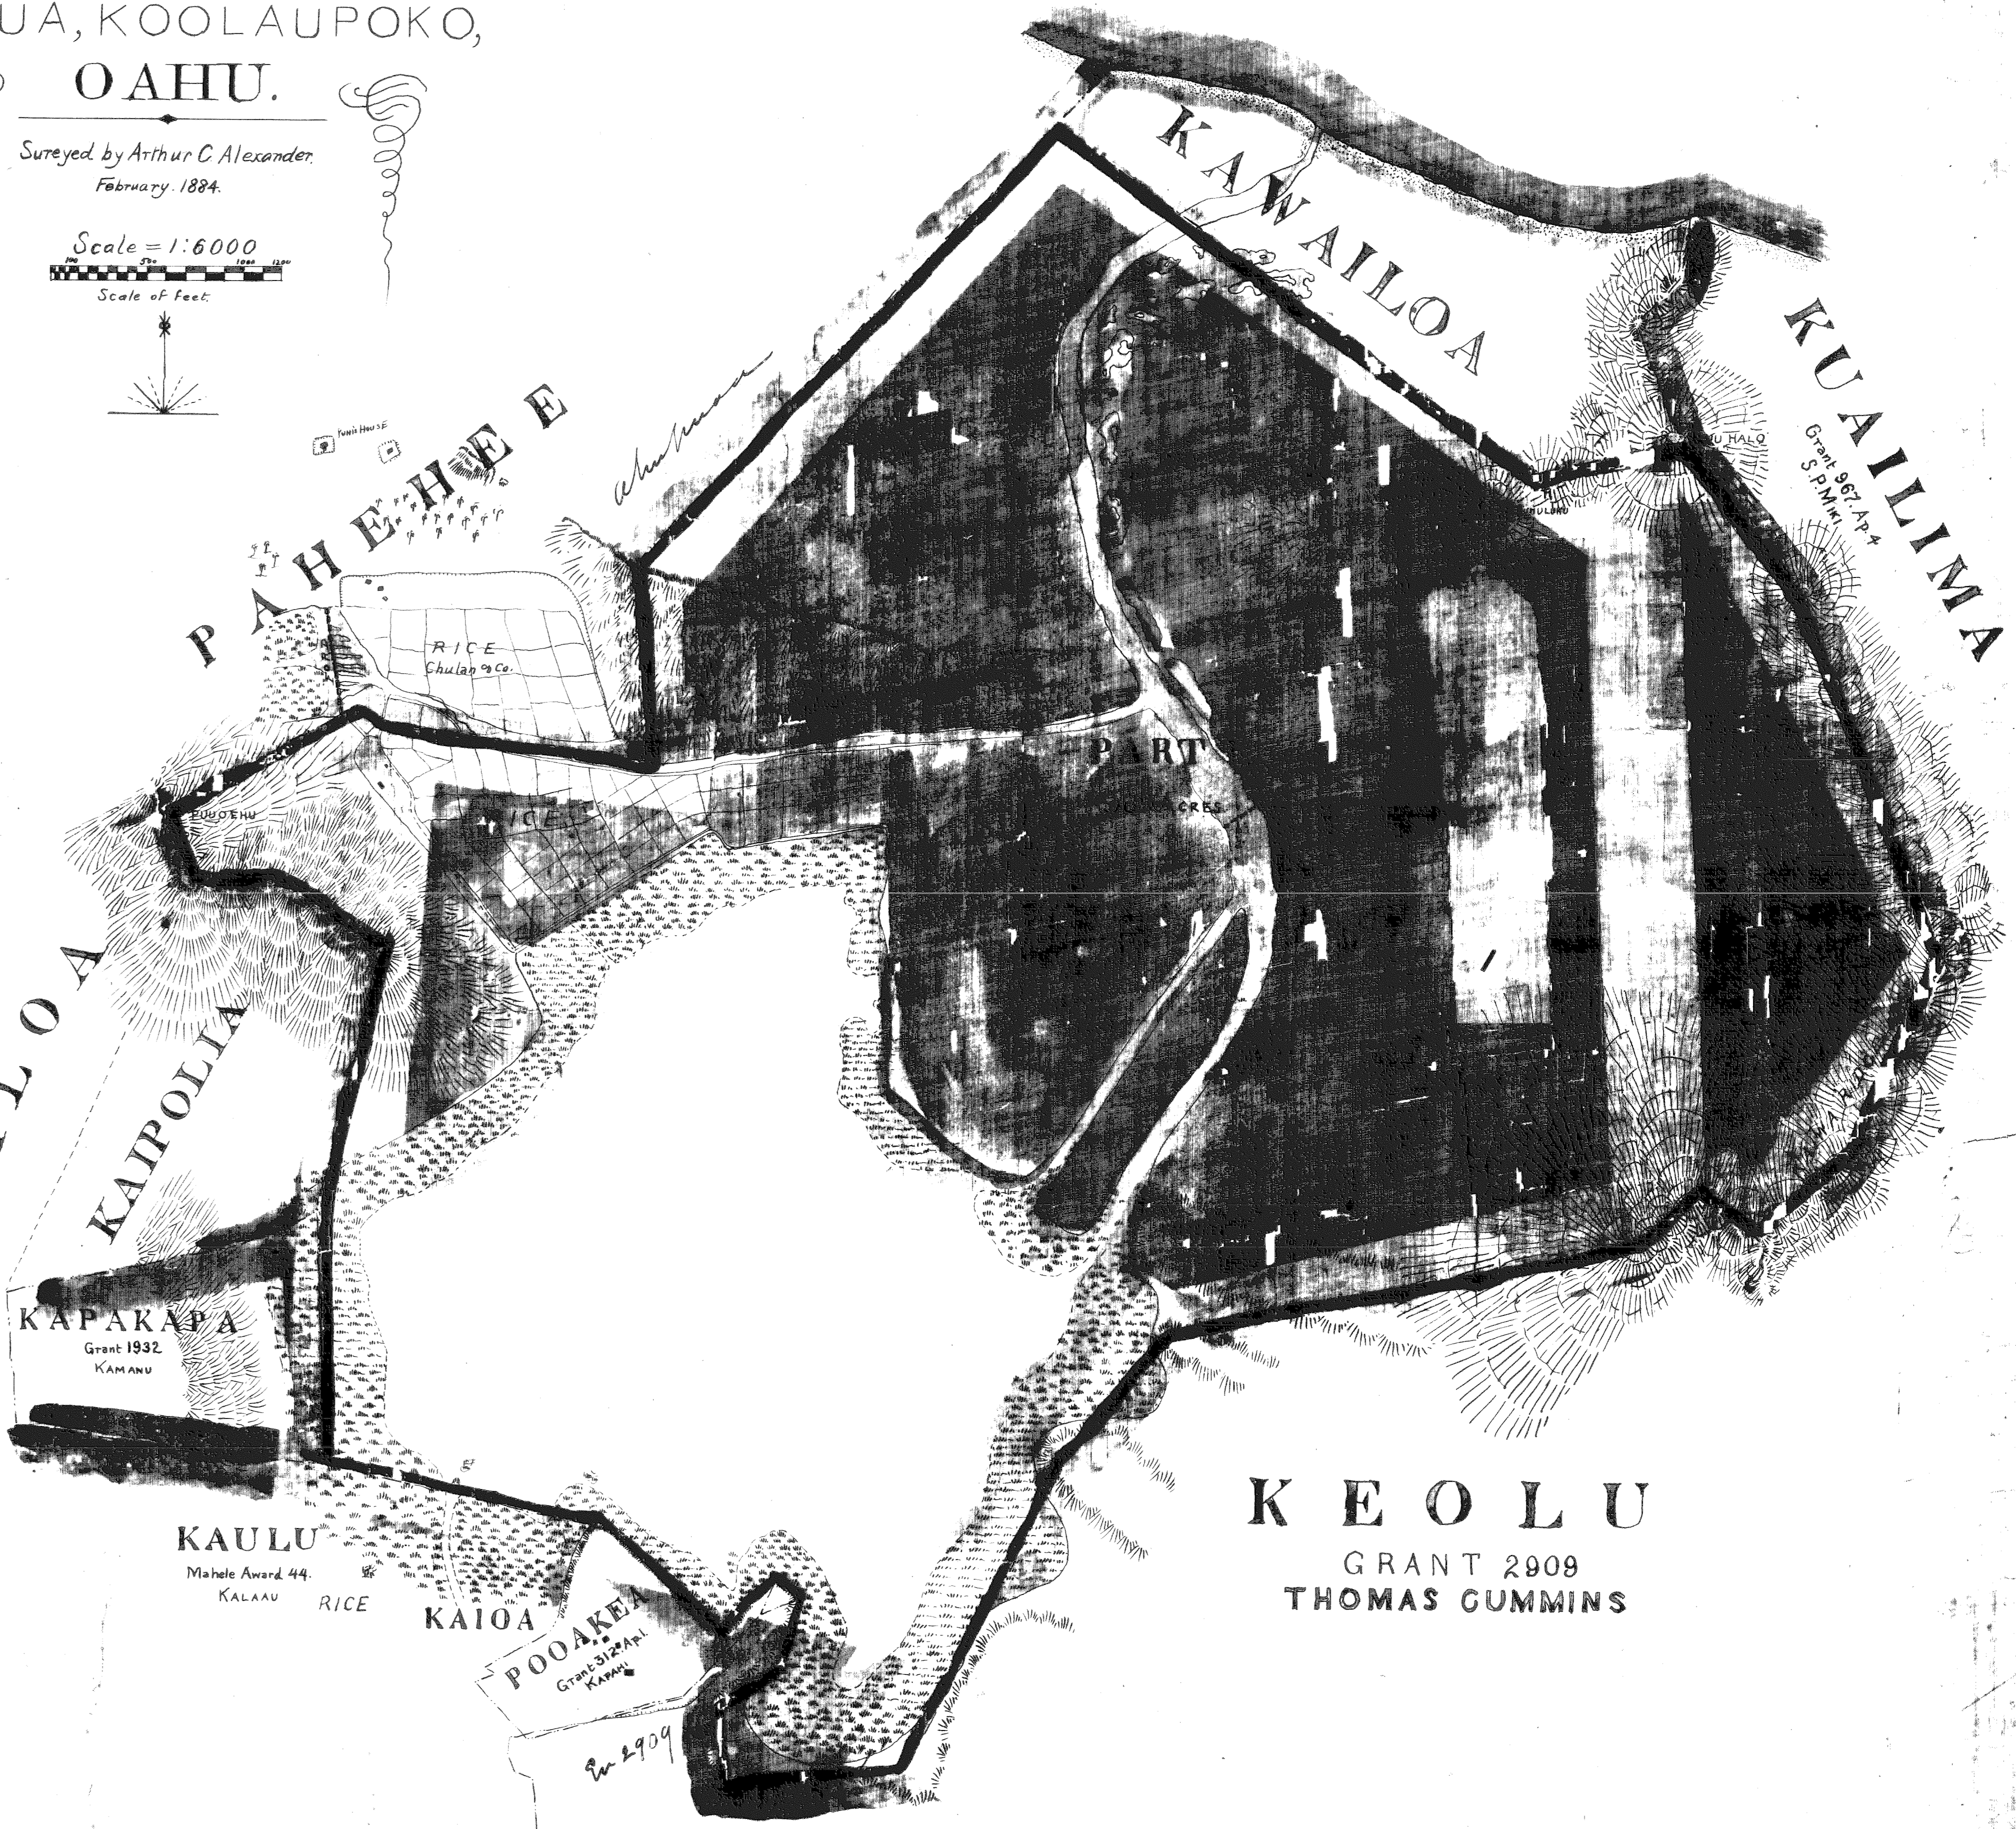

MAP OF THE ILLI OF
KAELEPULU,
KAILUA, KOOLAUPOKO,
OAHU.

6th 1884

Surveyed by Arthur C. Alexander,
February, 1884.

Scale = 1:6000
Scale of Feet.

MAUNAWILI
Grant 181
William Alexander

PUUKAE O
GRANT 722
PIIAPOO

PUU LOA

KAWAILOA

KUAILIMA
Grant 927 A & B
S. P. M. W.

POPOIA IS.
KAWAILOA

PAHEHEE
RICE
Chulap Co.

KAPAKAPA
Grant 1932
KAMANU

KAULU
Mahalo Award 44
KALAAU RICE

KAIOA
POOAKEA
Grant 212 A & B
KAMU

KEOLU
GRANT 2909
THOMAS GUMMINS

PALI

15-21
6X 1/2
KUMU' OMA
WATELINA
1881 108 108

Ge 15-21

42 x 24 = 6.74